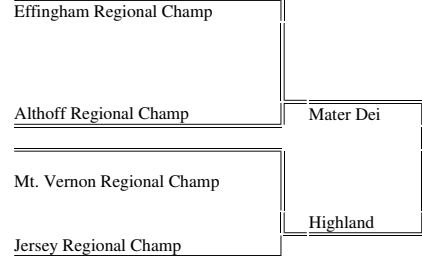

Amateur Sports - 3A Girls Bracket

3A Girls Bracket

CHAMPAIGN SECTIONALS

SUPER-SECTIONALS (Springfield)

SALEM SECTIONALS

[ROAD TO NORMAL, IL begins NOW...](#)
CLICK HERE!

SUPER-SECTIONALS (Hoffman Estates)

GRAYSLAKE SECTIONALS

BURLINGTON SECTIONALS

METAMORA SECTIONALS

SUPER-SECTIONALS (Pontiac)

Pontiac Champ

[ROAD TO NORMAL, IL begins NOW...](#)
CLICK HERE!

Loyola Champ

SUPER-SECTIONALS (Loyola)

MILITARY ACADEMY SECTIONALS