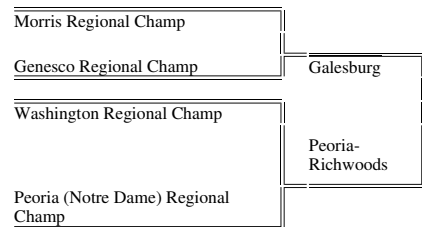

Amateur Sports - 3A Girls Bracket

3A Girls Bracket

CHAMPAIGN SECTIONALS

SUPER-SECTIONALS (Springfield)

SALEM SECTIONALS

[ROAD TO NORMAL, IL begins NOW...](#)
CLICK HERE!

SUPER-SECTIONALS (Hoffman Estates)

GRAYSLAKE SECTIONALS

BURLINGTON SECTIONALS

METAMORA SECTIONALS

SUPER-SECTIONALS (Pontiac)

Pontiac Champ

[ROAD TO NORMAL, IL begins NOW...](#)
CLICK HERE!

Loyola Champ

SUPER-SECTIONALS (Loyola)

MILITARY ACADEMY SECTIONALS

RICH EAST SECTIONALS

RIVERSIDE-BROOKFIELD SECTIONALS