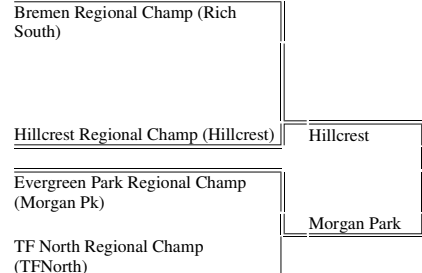

Amateur Sports - 3A Girls Bracket

3A Girls Bracket

CHAMPAIGN SECTIONALS

SUPER-SECTIONALS (Springfield)

SALEM SECTIONALS

[ROAD TO NORMAL, IL begins NOW...](#)
CLICK HERE!

SUPER-SECTIONALS (Hoffman Estates)

GRAYSLAKE SECTIONALS

BURLINGTON SECTIONALS

METAMORA SECTIONALS

SUPER-SECTIONALS (Pontiac)

Pontiac Champ

[ROAD TO NORMAL, IL begins NOW...](#)
CLICK HERE!

Loyola Champ

SUPER-SECTIONALS (Loyola)

MILITARY ACADEMY SECTIONALS

RICH EAST SECTIONALS

RIVERSIDE-BROOKFIELD SECTIONALS