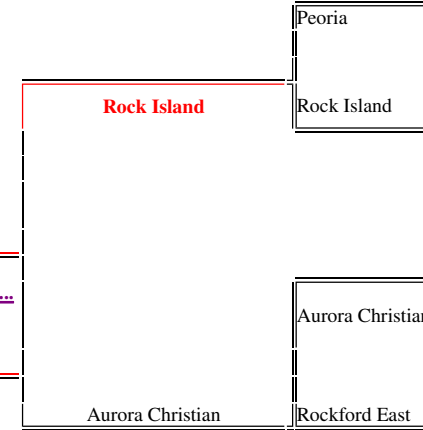

Amateur Sports - 3A Boys Bracket

3A Boys Bracket

RICH SOUTH SECTIONALS

SUPER-SECTIONALS (JOLIET CENTRAL)

SUPER-SECTIONALS (NIU)

PEORIA SECTIONALS

KING SECTIONALS

Brooks

ROAD TO NORMAL, IL begins NOW...

CLICK HERE!

Rock Island

WOODSTOCK NORTH SECTIONALS

DECATUR (MacArthur) SECTIONALS

SUPER-SECTIONALS (Springfield)

SUPER-SECTIONALS (Hoffman Estates)

NORRIDGE RIDGEMONT SECTIONALS

HIGHLAND SECTIONALS

Centralia

ROAD TO PEORIA, IL begins NOW...

CLICK HERE!

North Chicago

RIVERSIDE-BROOKFIELD SECTIONALS

FOLLOW US