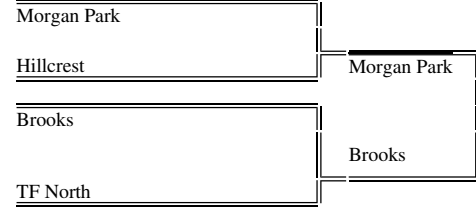

Amateur Sports - 3A Boys Bracket

3A Boys Bracket

RICH SOUTH SECTIONALS

SUPER-SECTIONALS (JOLIET CENTRAL)

SUPER-SECTIONALS (NIU)

PEORIA SECTIONALS

KING SECTIONALS

Brooks

ROAD TO NORMAL, IL begins NOW...

CLICK HERE!

Rock Island

WOODSTOCK NORTH SECTIONALS

DECATUR (MacArthur) SECTIONALS

SUPER-SECTIONALS (Springfield)

SUPER-SECTIONALS (Hoffman Estates)

NORRIDGE RIDGEMONT SECTIONALS